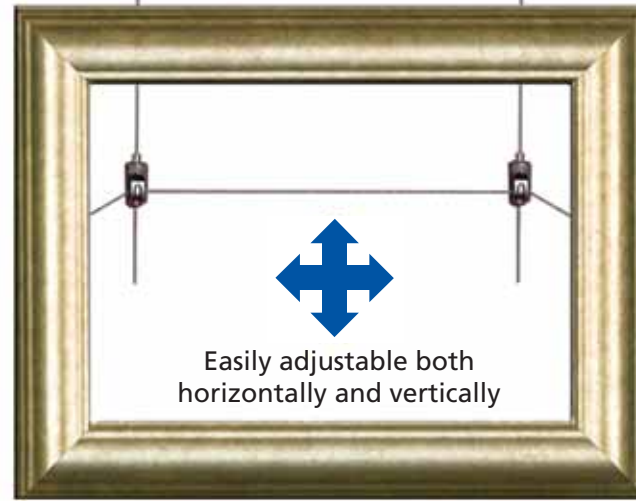

### One touch lock adjustment function

- Inserting the cable will cause the clamp to lock in position, pushing the release pin will release the cable.

### Strong holding power

- The superior weight carrying capacity of the system suits a wide range of applications.

### Multiple hanging capability

- Hang as many or as few items as you like.
- Will hang or suspend almost anything.

Easily adjustable both  
horizontally and vertically